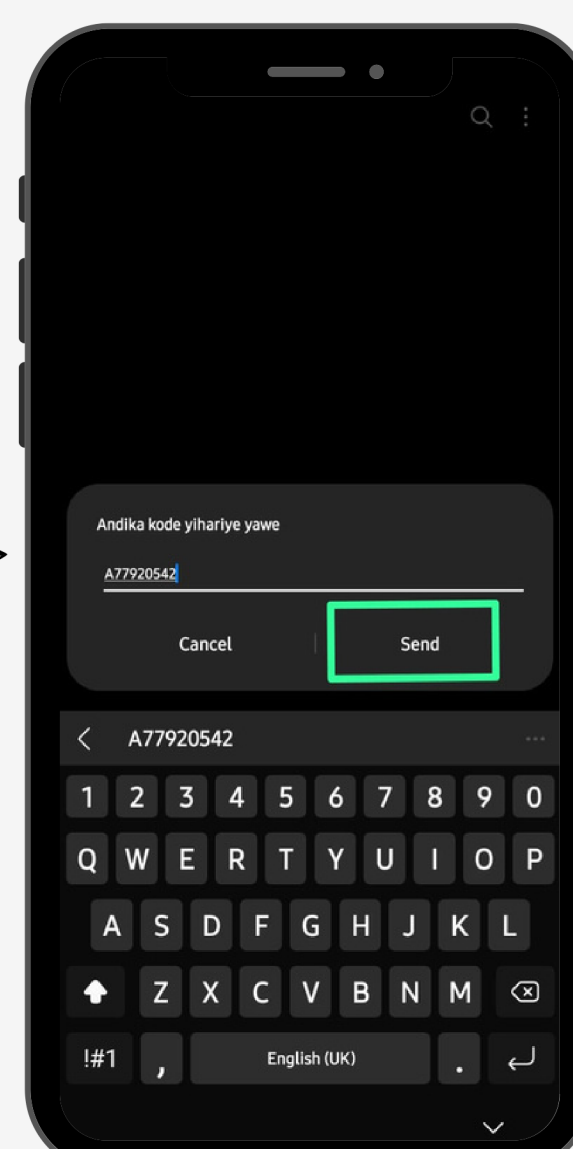

YELLOW USSD PAYMENT : RWANDA

HOW TO PAY MTN ONLY

1

Dial *546#

2

Select 1 to pay

3

Enter amount to Pay

4

Enter the PayG or Contract number as reference

5

Confirm and enter your pin.