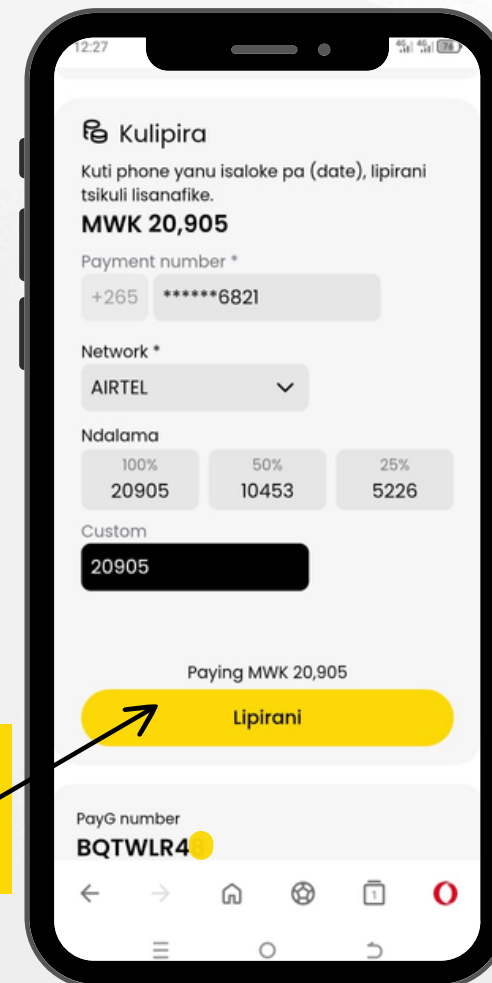

YELLOW SMARTPHONE PAYMENT : MALAWI

HOW TO PAY

Go to <https://pay.yellow.africa>
Enter you PayG or contract
Number

You can check for all your
account information here and
proceed to make your payment

Click pay a desired amount
and put in your pin on the
number making the payment

Contact support if
you need help

If Device is locked on Paytrigger : Click Pay >> Click <https://pay.yellow.africa>