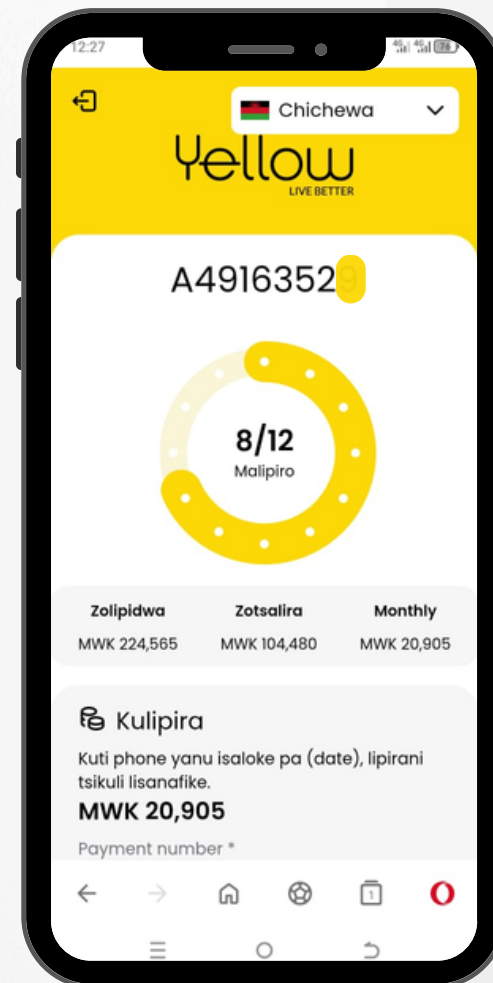

YELLOW SMARTPHONE PAYMENT : MALAWI

HOW TO PAY

Go to <https://pay.yellow.africa>
Enter you PayG or contract
Number

You can check for all your
account information here and
proceed to make your payment

Click pay a desired amount
and put in your pin on the
number making the payment

Contact support if
you need help

If Device is locked on Paytrigger : Click Pay >> Click <https://pay.yellow.africa>